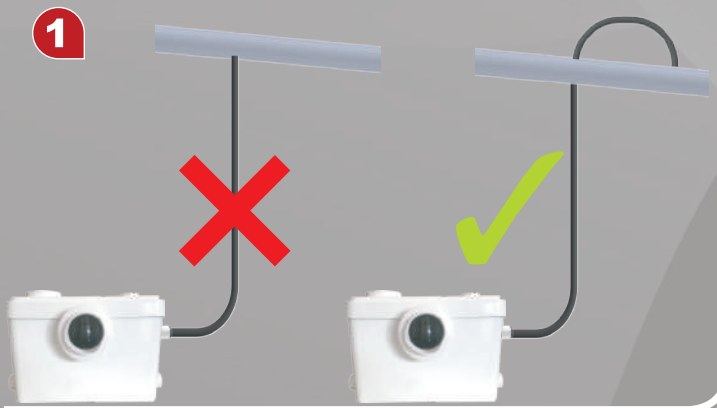

# RESOLVER ONE

MANUALE D'INSTALLAZIONE

9

10

11

Ø 40mm

7m	max50m
6m	max60m
5m	max70m
4m	max80m
3m	max90m
2m	max100m
1m	max110m

**RESOLVER S.r.l**