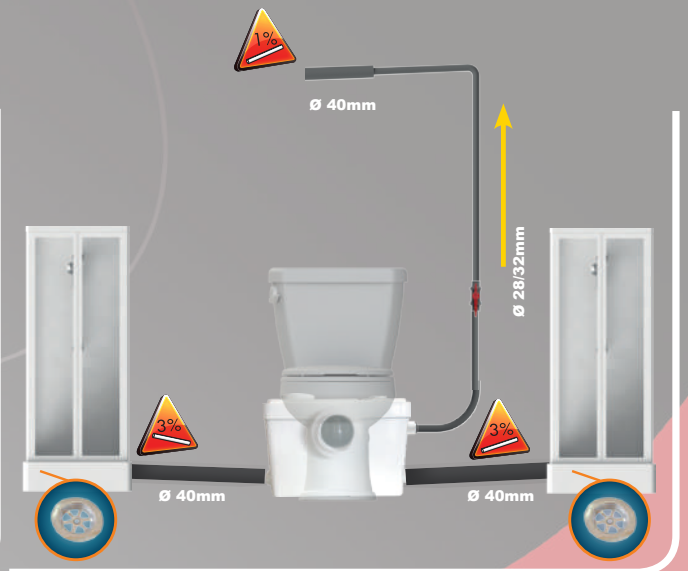

# RESOLVER ONE

MANUALE D'INSTALLAZIONE

9

10

11

Ø 40mm

7m	max50m
6m	max60m
5m	max70m
4m	max80m
3m	max90m
2m	max100m
1m	max110m

**RESOLVER S.r.l**