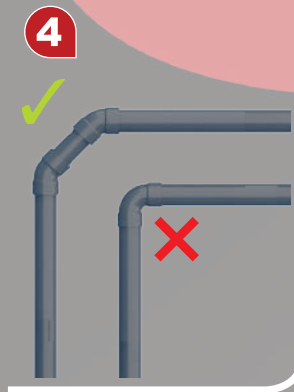

# RESOLVER ONE

MANUALE D'INSTALLAZIONE

9

10

11

Ø 40mm

7m	max50m
6m	max60m
5m	max70m
4m	max80m
3m	max90m
2m	max100m
1m	max110m

**RESOLVER S.r.l**