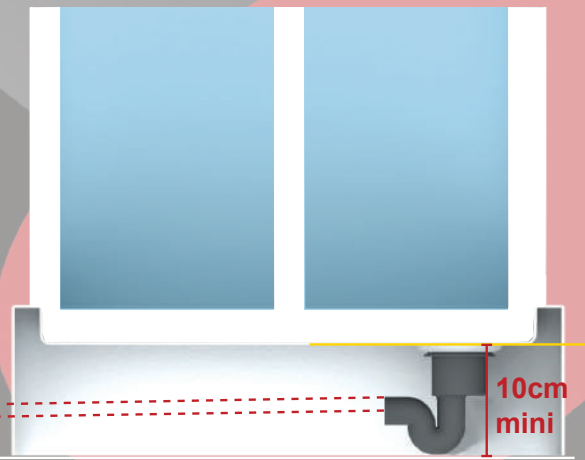

# RESOLVER ONE

MANUALE D'INSTALLAZIONE

9

10

11

Ø 40mm

7m	max50m
6m	max60m
5m	max70m
4m	max80m
3m	max90m
2m	max100m
1m	max110m

**RESOLVER S.r.l**