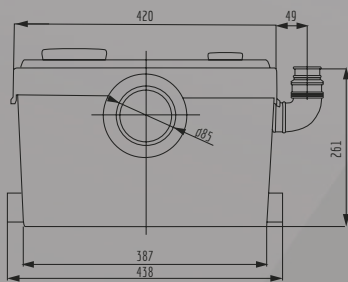

# RESOLVER ONE

MANUALE D'INSTALLAZIONE

9

10

11

Ø 40mm

7m	max50m
6m	max60m
5m	max70m
4m	max80m
3m	max90m
2m	max100m
1m	max110m

**RESOLVER S.r.l**