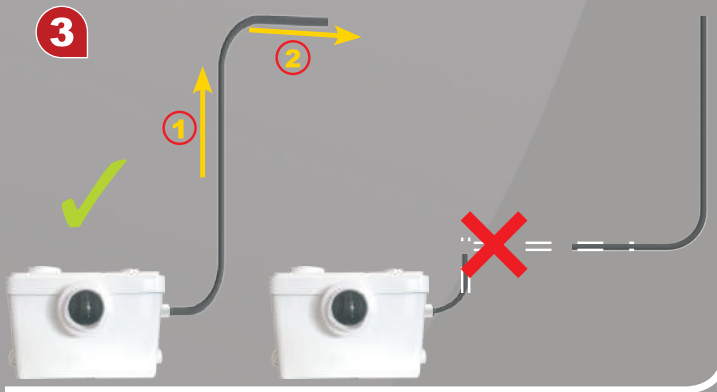

# RESOLVER ONE

MANUALE D'INSTALLAZIONE

9

10

11

Ø 40mm

7m	max50m
6m	max60m
5m	max70m
4m	max80m
3m	max90m
2m	max100m
1m	max110m

**RESOLVER S.r.l**