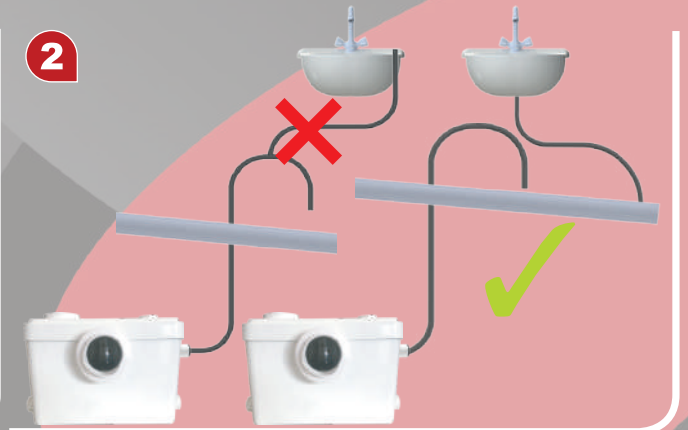

# RESOLVER ONE

MANUALE D'INSTALLAZIONE

9

10

11

Ø 40mm

7m	max50m
6m	max60m
5m	max70m
4m	max80m
3m	max90m
2m	max100m
1m	max110m

**RESOLVER S.r.l**