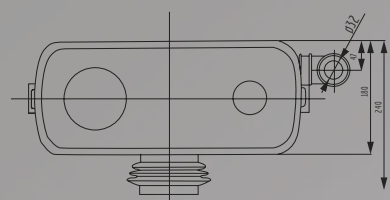

# RESOLVER ONE

MANUALE D'INSTALLAZIONE

9

10

11

Ø 40mm

7m	max50m
6m	max60m
5m	max70m
4m	max80m
3m	max90m
2m	max100m
1m	max110m

**RESOLVER S.r.l**