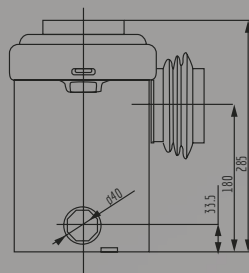

# RESOLVER ONE

MANUALE D'INSTALLAZIONE

9

10

11

Ø 40mm

7m	max50m
6m	max60m
5m	max70m
4m	max80m
3m	max90m
2m	max100m
1m	max110m

**RESOLVER S.r.l**