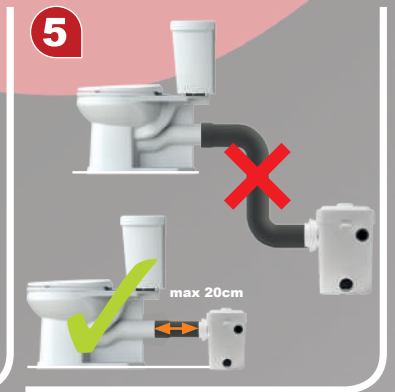

# RESOLVER ONE

MANUALE D'INSTALLAZIONE

9

10

11

Ø 40mm

7m	max50m
6m	max60m
5m	max70m
4m	max80m
3m	max90m
2m	max100m
1m	max110m

**RESOLVER S.r.l**